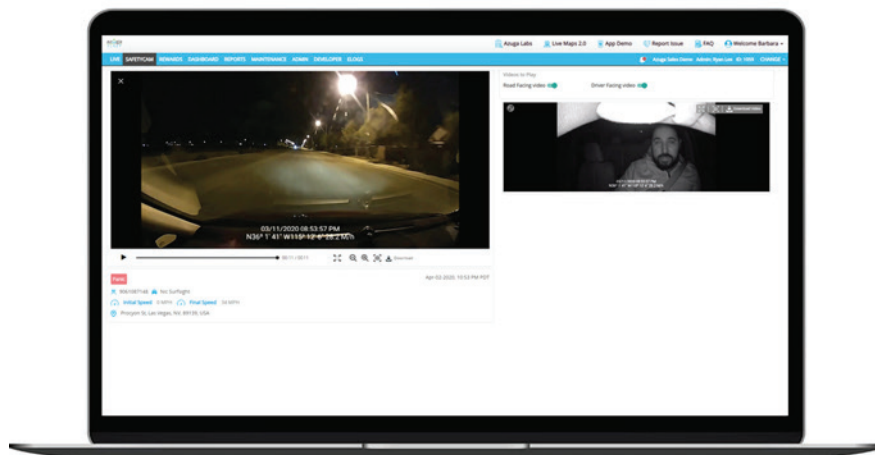

**On-Demand Video Retrieval**

**LIVE View streaming**

**AI Driver Assistance** provides real-time audio feedback

**Distracted Driver Detection** with facial recognition technology that works day or night

**Ability to add Multiple Cameras**

**Parking Mode Security**

**WiFi HotSpot** to easily connect all your devices

azuga™

info@azuga.com | www.azuga.com  
© 2020 Azuga, Inc. All rights reserved.

For more information: contact **Steven M. Backiel**