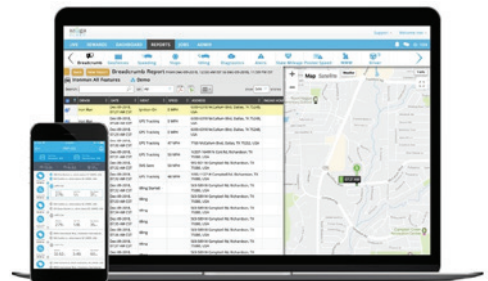

1. Get visibility into unsafe driving activity

Improve safety through alerts and quickly investigate risky driving video evidence to prevent accidents.

2. Identify and coach high-risk drivers better

Identify at-risk drivers and personalize training and rewards based on individual driving behavior data.

3. A Comprehensive Fleet Telematics Solution

Combining video with GPS fleet telematics in an easy to use interface - Save money while knowing what your drivers are doing.

info@azuga.com | www.azuga.com
© 2020 Azuga, Inc. All rights reserved.