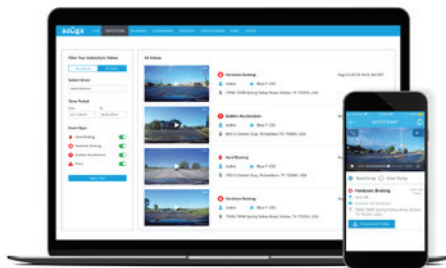

2. Identify and coach high-risk drivers better

Identify at-risk drivers and personalize training and rewards based on individual driving behavior data.

3. A Comprehensive Fleet Telematics Solution

Combining video with GPS fleet telematics in an easy to use interface - Save money while knowing what your drivers are doing.