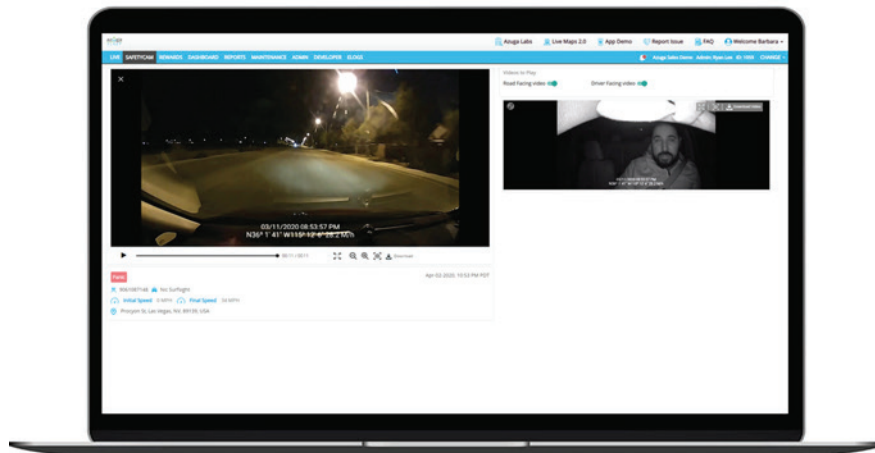

 **1080p HD video resolution with 140° road-facing view and internal cab view**

 **Risky Event Recording:** Hard Braking, Sudden Acceleration, and Distracted Driving

 **Panic button** for manual recording

 **Built-in microphone** and visual display

 **Store 48-70 hours of 1080p footage** (expandable based on video quality)

 **On-Demand Video Retrieval**

 **LIVE View streaming**

 **AI Driver Assistance** provides real-time audio feedback

 **Distracted Driver Detection** with facial recognition technology that works day or night

 **Ability to add Multiple Cameras**

 **Parking Mode Security**

 **WiFi HotSpot** to easily connect all your devices