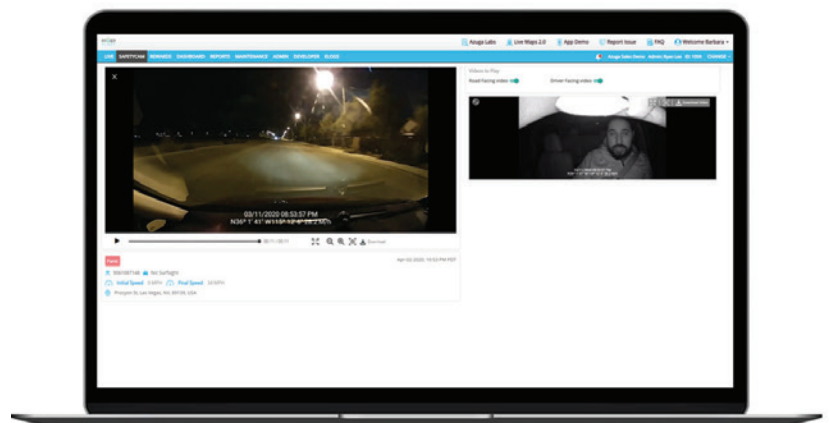

azūga SafetyCam™

AI Edition

80% of car crashes are attributed to distracted driving.¹ Take the next step to elevate your fleet's safety.

The **AI dashcam** offers fleets of all sizes a powerful device to enhance driver and fleet safety. Designed using first hand insights from fleet managers, it is equipped with multi-sensor HD cameras providing fleets with access to live and recorded video evidence of harsh driving incidents. Using artificial intelligence and computer vision, the dashcam detects distracted driving, driver drowsiness and unsafe driving behaviors, assisting drivers with real-time audio and visual alerts.

The **AI dashcam** grows with your fleet's needs and works seamlessly with Azuga Fleet and Azuga FleetMobile to provide an integrated solution that delivers real benefits that help reduce risk, coach drivers and improve safety.

¹ <https://teensafe.com/100-distracted-driving-facts-statistics-for-2018/>

azuga SafetyCam™ AI Edition

AI KEY FEATURES

- **LIVE View** streaming capabilities of the road and driver simultaneously
- **Distracted Driver Detection** with facial recognition technology that works during the day or night
- **AI Driver Assistance** provides real-time audio feedback and visual warnings for dangerous driving events
- **On-Demand Video** retrieval from the Azuga cloud
- **Parking Mode:** Built-in battery automatically turns camera on when sensing harsh movement like vehicle break-ins
- **WiFi HotSpot built-in** to easily connect all your devices

Camera auto-uploads footage 5 seconds before and after each harsh driving event

Video event playback for risky events

Store up to 128 GB

Panic button for manual recording

Built-in speaker and visual display