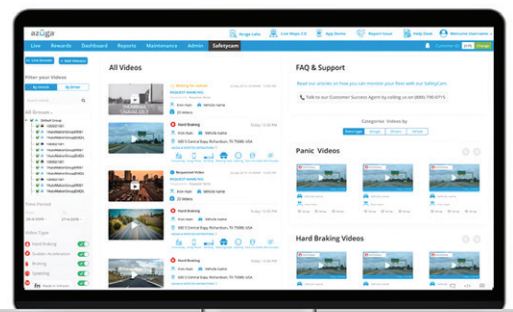

Over the Air (OTA) system & firmware updates

Multiple Cameras: Connect up to 3 auxiliary cameras for side and rear views

On-demand video retrieval from available footage*

* Additional fees apply