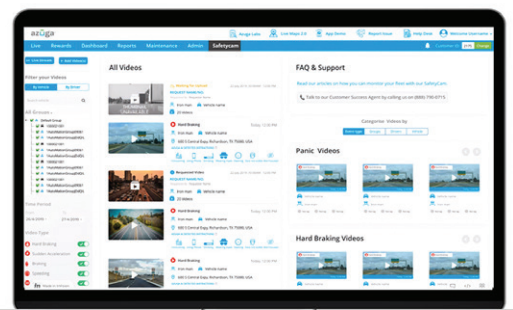

Over the Air (OTA) system & firmware updates

Multiple Cameras: Connect up to 3 auxiliary cameras for side and rear views

On-demand video retrieval from available footage*

* Additional fees apply