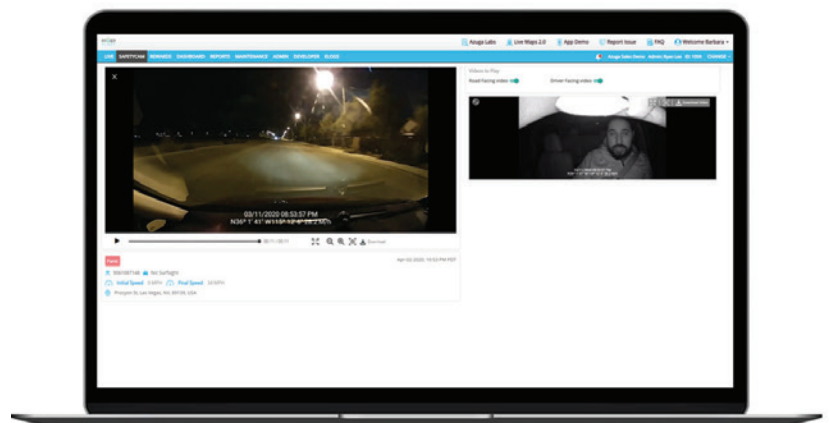

azūga SafetyCam™ AI Edition

80% of car crashes are attributed to distracted driving.¹ Take the next step to elevate your fleet's safety.

The **AI dashcam** offers fleets of all sizes a powerful device to enhance driver and fleet safety. Designed using first hand insights from fleet managers, it is equipped with multi-sensor HD cameras providing fleets with access to live and recorded video evidence of harsh driving incidents. Using artificial intelligence and computer vision, the dashcam detects distracted driving, driver drowsiness and unsafe driving behaviors, assisting drivers with real-time audio and visual alerts.

The **AI dashcam** grows with your fleet's needs and works seamlessly with Azuga Fleet and Azuga FleetMobile to provide an integrated solution that delivers real benefits that help reduce risk, coach drivers and improve safety.

¹ <https://teensafe.com/100-distracted-driving-facts-statistics-for-2018/>

azuga SafetyCam™ AI Edition

AI KEY FEATURES

- **LIVE View** streaming capabilities of the road and driver simultaneously
- **Distracted Driver Detection** with facial recognition technology that works during the day or night
- **AI Driver Assistance** provides real-time audio feedback and visual warnings for dangerous driving events
- **On-Demand Video** retrieval from the Azuga cloud
- **Parking Mode:** Built-in battery automatically turns camera on when sensing harsh movement like vehicle break-ins
- **WiFi HotSpot built-in** to easily connect all your devices

Camera auto-uploads footage 5 seconds before and after each harsh driving event

Video event playback for risky events

Store up to 128 GB

Panic button for manual recording

Built-in speaker and visual display