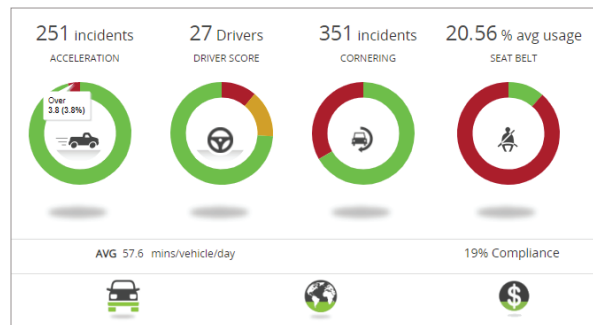

The SAFETY Driven Telematics Solution

Safety and accidents are a major cost for your business, your reputation and for your employees.

Unsafe Driving Costs

Average cost:	\$16,500
Average cost with injuries:	\$74,000
Average cost with fatalities: ¹	\$500,000

Let Azuga Fleet Complete Solution help you reduce the risk and increase your success.

With the ease of a “plug and play” installed OBD-II device, you can unlock safety for your fleet.

- Ability to determine when driving behaviors are becoming a risk to your fleet’s safety - detect hard braking, hard acceleration, and hard cornering.

In addition, Azuga brings safety to the palm of your driver’s hands.

- **Azuga Coach:** A new driver coaching tool to improve safety-end poor driving habits with training solutions tailored to fit every driver, delivered right to their phone through Azuga FleetMobile.

- Get visibility into unsafe driving activity
- Identify and coach high-risk drivers better
- Get the whole picture and quickly investigate incidents
- Reduce the risk and cost of accidents
- Prevent frivolous claims and exonerate drivers
- View event videos from within Azuga Fleet or Azuga FleetMobile