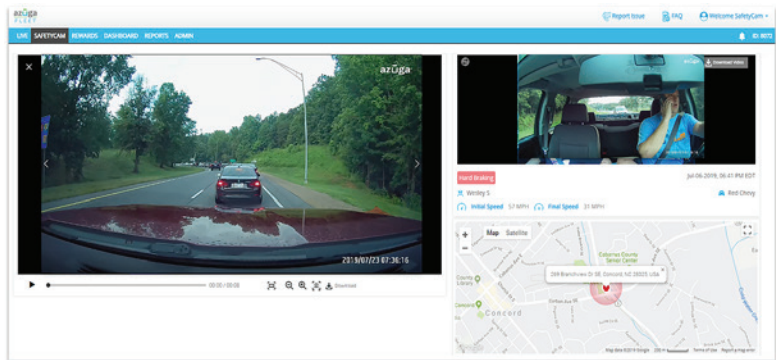

Azuga SafetyCam is the most accurate witness to capture your drivers' views of the road.

- Get visibility into unsafe driving activity
- Identify and coach high-risk drivers better
- Get the whole picture and quickly investigate incidents
- Reduce the risk and cost of accidents
- Prevent frivolous claims and exonerate drivers
- View event videos from within Azuga Fleet or Azuga FleetMobile