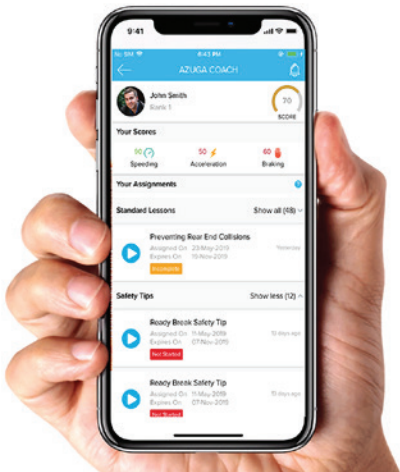

The SAFETY Driven Telematics Solution

Safety and accidents are a major cost for your business, your reputation and for your employees.

Unsafe Driving Costs

Average cost:	\$16,500
Average cost with injuries:	\$74,000
Average cost with fatalities: ¹	\$500,000

Let Azuga Fleet Complete Solution help you reduce the risk and increase your success.

With the ease of a “plug and play” installed OBD-II device, you can unlock safety for your fleet.

- Ability to determine when driving behaviors are becoming a risk to your fleet’s safety - detect hard braking, hard acceleration, and hard cornering.

In addition, Azuga brings safety to the palm of your driver’s hands.

- **Azuga Coach:** A new driver coaching tool to improve safety-end poor driving habits with training solutions tailored to fit every driver, delivered right to their phone through Azuga FleetMobile.

- Get visibility into unsafe driving activity
- Identify and coach high-risk drivers better
- Get the whole picture and quickly investigate incidents
- Reduce the risk and cost of accidents
- Prevent frivolous claims and exonerate drivers
- View event videos from within Azuga Fleet or Azuga FleetMobile