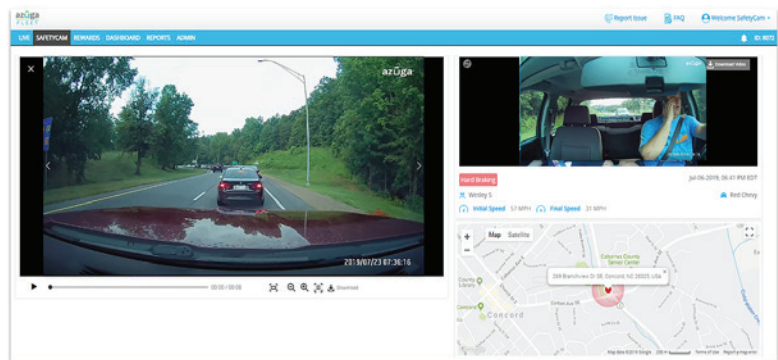

# Bring the Full Picture to Your Fleet Safety

Introducing **Azuga SafetyCam™**  
The Technology You Need at a Price You Can Afford

[More Info](https://www.azuga.com/premium-partner/lancer-insurance)  
<https://www.azuga.com/premium-partner/lancer-insurance>

**Azuga SafetyCam is the most accurate witness to capture your drivers' views of the road.**

- Get visibility into unsafe driving activity
- Identify and coach high-risk drivers better
- Get the whole picture and quickly investigate incidents
- Reduce the risk and cost of accidents
- Prevent frivolous claims and exonerate drivers
- View event videos from within Azuga Fleet or Azuga FleetMobile