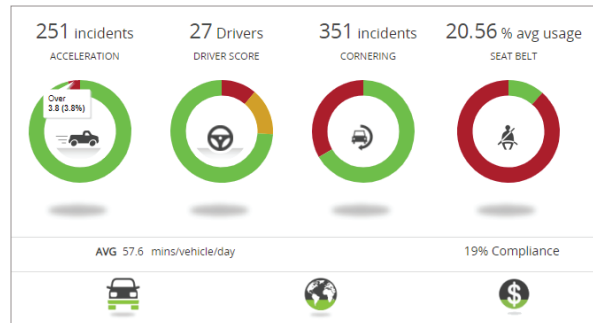

# The SAFETY Driven Telematics Solution

More Info  
[www.azuga.com/premium-partner/lockton-se](http://www.azuga.com/premium-partner/lockton-se)

Safety and accidents are a major cost for your business, your reputation and for your employees.

### Unsafe Driving Costs

Average cost:	<b>\$16,500</b>
Average cost with injuries:	<b>\$74,000</b>
Average cost with fatalities: <sup>1</sup>	<b>\$500,000</b>

Let Azuga Fleet Complete Solution help you reduce the risk and increase your success.

With the ease of a “plug and play” installed OBD-II device, you can unlock safety for your fleet.

- Ability to determine when driving behaviors are becoming a risk to your fleet’s safety - detect hard braking, hard acceleration, and hard cornering.

In addition, Azuga brings safety to the palm of your driver’s hands.

- **Azuga Coach:** A new driver coaching tool to improve safety-end poor driving habits with training solutions tailored to fit every driver, delivered right to their phone through Azuga FleetMobile.