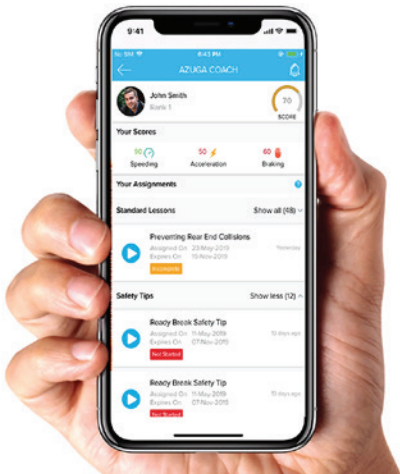

### Unsafe Driving Costs

Average cost:	<b>\$16,500</b>
Average cost with injuries:	<b>\$74,000</b>
Average cost with fatalities: <sup>1</sup>	<b>\$500,000</b>

Let Azuga Fleet Complete Solution help you reduce the risk and increase your success.

With the ease of a “plug and play” installed OBD-II device, you can unlock safety for your fleet.

- Ability to determine when driving behaviors are becoming a risk to your fleet’s safety - detect hard braking, hard acceleration, and hard cornering.

In addition, Azuga brings safety to the palm of your driver’s hands.

- **Azuga Coach:** A new driver coaching tool to improve safety-end poor driving habits with training solutions tailored to fit every driver, delivered right to their phone through Azuga FleetMobile.