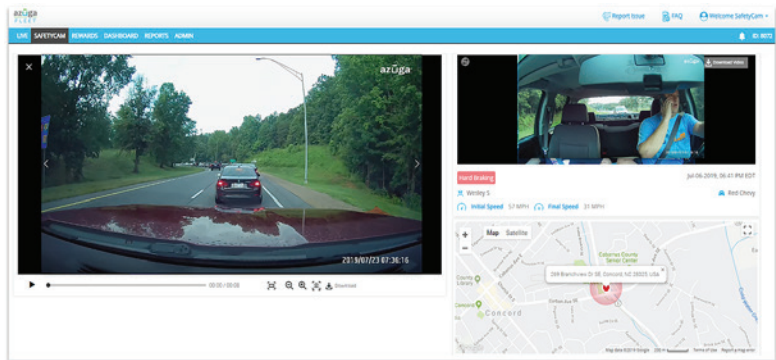

[More Info](https://www.azuga.com/premium-partner/cletus-nunes)
<https://www.azuga.com/premium-partner/cletus-nunes>

Azuga SafetyCam is the most accurate witness to capture your drivers' views of the road.

- Get visibility into unsafe driving activity
- Identify and coach high-risk drivers better
- Get the whole picture and quickly investigate incidents
- Reduce the risk and cost of accidents
- Prevent frivolous claims and exonerate drivers
- View event videos from within Azuga Fleet or Azuga FleetMobile