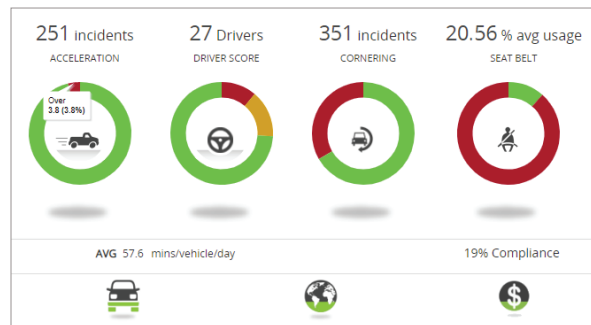

The SAFETY Driven Telematics Solution

More Info
<https://www.azuga.com/premium-partner/cletus-nunes>

Safety and accidents are a major cost for your business, your reputation and for your employees.

Unsafe Driving Costs

Average cost:	\$16,500
Average cost with injuries:	\$74,000
Average cost with fatalities: ¹	\$500,000

Let Azuga Fleet Complete Solution help you reduce the risk and increase your success.

With the ease of a “plug and play” installed OBD-II device, you can unlock safety for your fleet.

- Ability to determine when driving behaviors are becoming a risk to your fleet’s safety - detect hard braking, hard acceleration, and hard cornering.

In addition, Azuga brings safety to the palm of your driver’s hands.