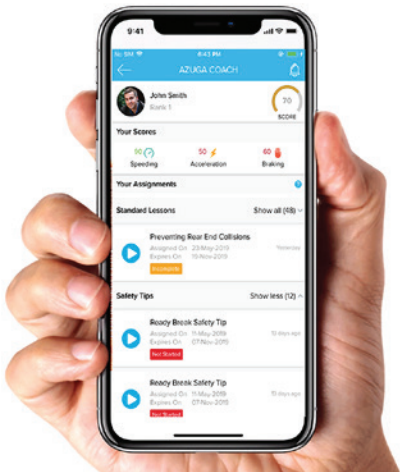

The SAFETY Driven Telematics Solution

More Info
<https://www.azuga.com/premium-partner/cletus-nunes>

Safety and accidents are a major cost for your business, your reputation and for your employees.

Unsafe Driving Costs

Average cost:	\$16,500
Average cost with injuries:	\$74,000
Average cost with fatalities: ¹	\$500,000

Let Azuga Fleet Complete Solution help you reduce the risk and increase your success.

With the ease of a “plug and play” installed OBD-II device, you can unlock safety for your fleet.

- Ability to determine when driving behaviors are becoming a risk to your fleet’s safety - detect hard braking, hard acceleration, and hard cornering.

In addition, Azuga brings safety to the palm of your driver’s hands.

- **Azuga Coach:** A new driver coaching tool to improve safety-end poor driving habits with training solutions tailored to fit every driver, delivered right to their phone through Azuga FleetMobile.

- An integrated rewards program delivered from within Azuga Fleet makes it easy to reward your drivers for driving safely.