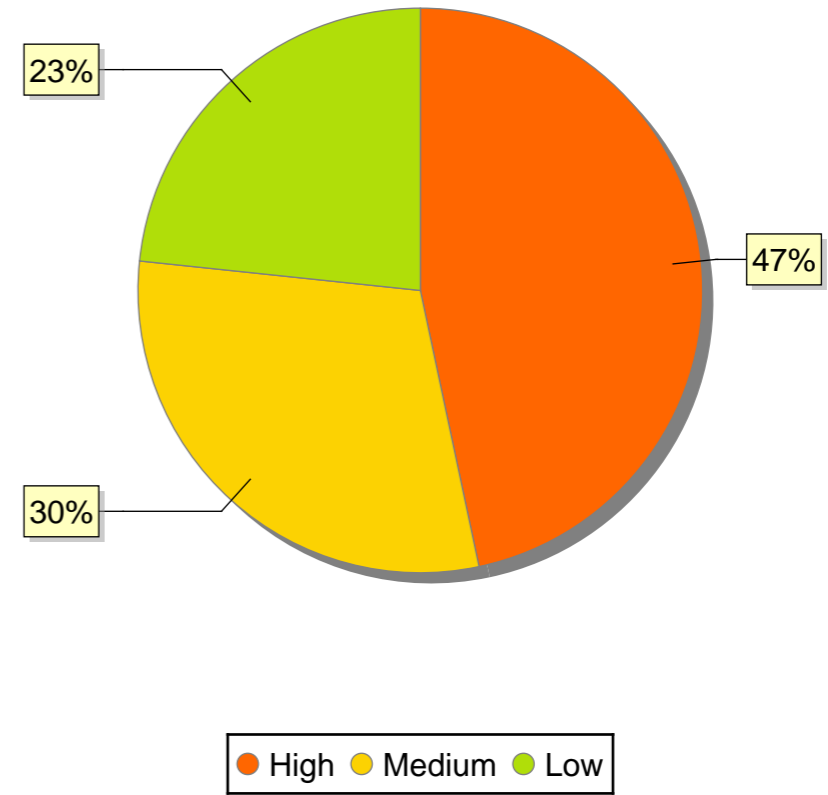

# Risk Level Report

Month: March

Vehicle	Driver	Peak Speed	SA #	HB #	Cornering #	Speed #	PSL #	Total Events	Distance Travelled	Events per 100 Miles	Risk Level
Vehicle1	Driver1	44	0	0	0	0	0	0	29.08	0	Low
Vehicle2	Driver2	81	0	1	0	0	0	1	918.39	0.1	Low
Vehicle3	Driver3	97	6	2	0	1	0	9	937.77	1	Low
Vehicle4	Driver4	76	1	0	2	0	0	3	309.44	1	Low
Vehicle5	Driver5	80	11	0	4	0	3	18	973.44	1.8	Low
Vehicle6	Driver6	76	9	0	0	1	0	10	460.81	2.2	Low

## Risk Level Report

Vehicle	Driver	Peak Speed	SA #	HB #	Cornering #	Speed #	PSL #	Total Events	Distance Travelled	Events per 100 Miles	Risk Level
Vehicle7	Driver7	54	0	0	0	0	14	14	421.66	3.3	Low
Vehicle8	Driver8	91	24	1	0	28	0	53	1,045.39	5.1	Medium
Vehicle9	Driver9	82	17	0	0	33	0	50	905.77	5.5	Medium
Vehicle10	Driver10	71	0	0	0	2	0	2	36.16	5.5	Medium
Vehicle11	Driver11	73	0	0	0	2	0	2	32.06	6.2	Medium
Vehicle12	Driver12	66	1	0	0	0	49	50	771.37	6.5	Medium
Vehicle13	Driver13	76	22	2	0	10	0	34	452.11	7.5	Medium
Vehicle14	Driver14	52	2	0	0	0	0	2	22.93	8.7	Medium
Vehicle15	Driver15	75	4	0	0	63	0	67	701.96	9.5	Medium
Vehicle16	Driver16	85	4	1	0	162	0	167	1,720.27	9.7	Medium
Vehicle17	Driver17	89	14	14	0	91	0	119	1,125.18	10.6	High
Vehicle18	Driver18	83	10	1	0	61	33	105	932.62	11.3	High
Vehicle19	Driver19	80	4	2	0	43	12	61	465.47	13.1	High
Vehicle20	Driver20	89	16	1	0	142	0	159	1,029.49	15.4	High
Vehicle21	Driver21	91	3	0	0	202	0	205	1,293.2	15.9	High
Vehicle22	Driver22	86	6	0	0	86	0	92	547.74	16.8	High
Vehicle23	Driver23	91	24	1	0	94	33	152	891.73	17	High
Vehicle24	Driver24	90	8	2	0	232	184	426	2,322.5	18.3	High
Vehicle25	Driver25	91	22	0	0	251	0	273	1,357.88	20.1	High
Vehicle26	Driver26	89	5	0	0	245	122	372	1,776.38	20.9	High