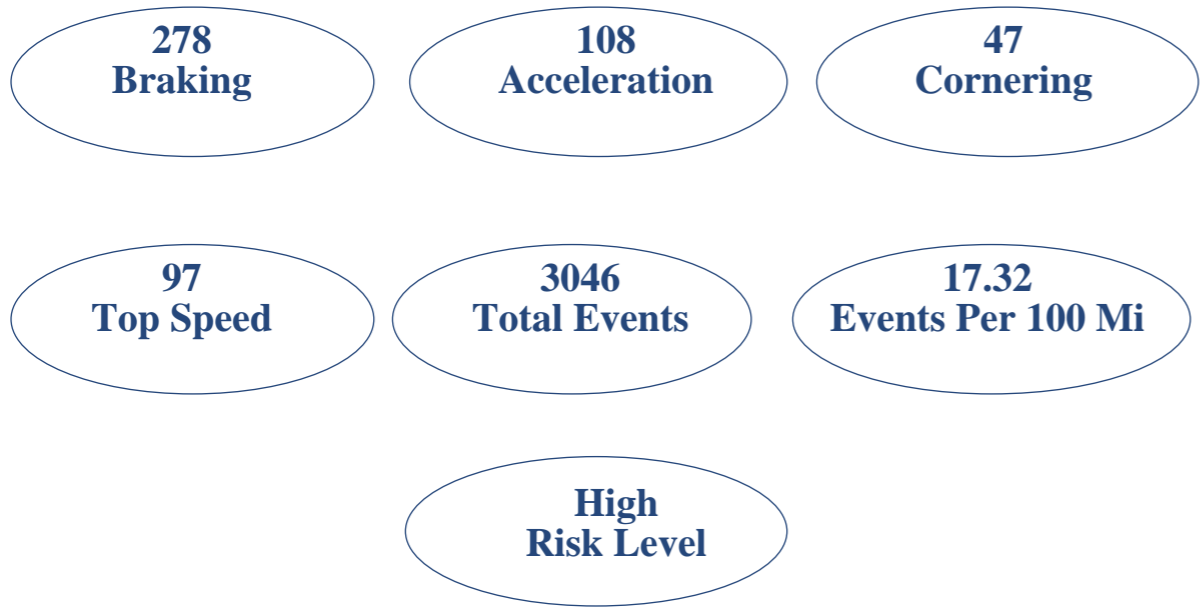

# Risk Level Report

Month: March

Vehicle	Driver	Peak Speed	SA #	HB #	Cornering #	Speed #	PSL #	Total Events	Distance Travelled	Events per 100 Miles	Risk Level
Vehicle1	Driver1	44	0	0	0	0	0	0	29.08	0	Low
Vehicle2	Driver2	81	0	1	0	0	0	1	918.39	0.1	Low
Vehicle3	Driver3	97	6	2	0	1	0	9	937.77	1	Low
Vehicle4	Driver4	76	1	0	2	0	0	3	309.44	1	Low
Vehicle5	Driver5	80	11	0	4	0	3	18	973.44	1.8	Low
Vehicle6	Driver6	76	9	0	0	1	0	10	460.81	2.2	Low

## Risk Level Report

Vehicle	Driver	Peak Speed	SA #	HB #	Cornering #	Speed #	PSL #	Total Events	Distance Travelled	Events per 100 Miles	Risk Level
Vehicle7	Driver7	54	0	0	0	0	14	14	421.66	3.3	Low
Vehicle8	Driver8	91	24	1	0	28	0	53	1,045.39	5.1	Medium
Vehicle9	Driver9	82	17	0	0	33	0	50	905.77	5.5	Medium
Vehicle10	Driver10	71	0	0	0	2	0	2	36.16	5.5	Medium
Vehicle11	Driver11	73	0	0	0	2	0	2	32.06	6.2	Medium
Vehicle12	Driver12	66	1	0	0	0	49	50	771.37	6.5	Medium
Vehicle13	Driver13	76	22	2	0	10	0	34	452.11	7.5	Medium
Vehicle14	Driver14	52	2	0	0	0	0	2	22.93	8.7	Medium
Vehicle15	Driver15	75	4	0	0	63	0	67	701.96	9.5	Medium
Vehicle16	Driver16	85	4	1	0	162	0	167	1,720.27	9.7	Medium
Vehicle17	Driver17	89	14	14	0	91	0	119	1,125.18	10.6	High
Vehicle18	Driver18	83	10	1	0	61	33	105	932.62	11.3	High
Vehicle19	Driver19	80	4	2	0	43	12	61	465.47	13.1	High
Vehicle20	Driver20	89	16	1	0	142	0	159	1,029.49	15.4	High
Vehicle21	Driver21	91	3	0	0	202	0	205	1,293.2	15.9	High
Vehicle22	Driver22	86	6	0	0	86	0	92	547.74	16.8	High
Vehicle23	Driver23	91	24	1	0	94	33	152	891.73	17	High
Vehicle24	Driver24	90	8	2	0	232	184	426	2,322.5	18.3	High
Vehicle25	Driver25	91	22	0	0	251	0	273	1,357.88	20.1	High
Vehicle26	Driver26	89	5	0	0	245	122	372	1,776.38	20.9	High