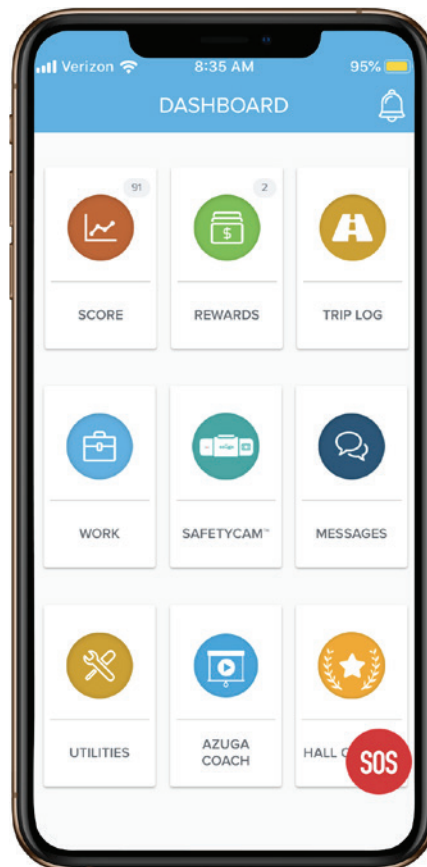

TRIP LOGS AND TAGGING

A complete log of every trip with details on miles, idle time and speed. Tag trips for work or personal use.

MESSAGING

It makes it easy for supervisors and drivers to exchange messages, photos, videos, and locations.

HELPFUL UTILITIES

Where Did I Park, TrackMe ETA function, navigation, vehicle health monitor and other useful gadgets.

SETTINGS AND HELP

Customize the app and get instant help on app functions.

IN TROUBLE?

Press the panic button to alert your manager instantly and receive the emergency assistance you need.

¹ iOS users note: Due to inherent iOS limitations, the app can only detect calls made, received and missed. It cannot detect text messages, or any other type of cell phone usage such as browsing, email and maps.

*Additional fees apply