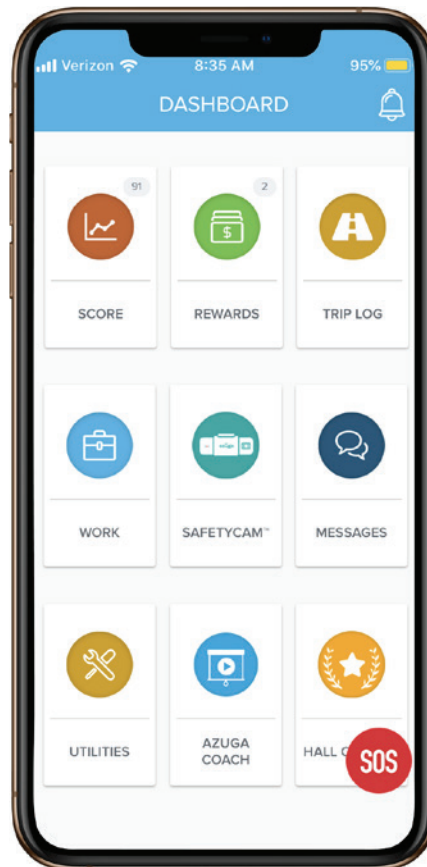

TRIP LOGS AND TAGGING

A complete log of every trip with details on miles, idle time and speed. Tag trips for work or personal use.

MESSAGING

It makes it easy for supervisors and drivers to exchange messages, photos, videos, and locations.

HELPFUL UTILITIES

Where Did I Park, TrackMe ETA function, navigation, vehicle health monitor and other useful gadgets.

SETTINGS AND HELP

Customize the app and get instant help on app functions.

IN TROUBLE?

Press the panic button to alert your manager instantly and receive the emergency assistance you need.

¹ iOS users note: Due to inherent iOS limitations, the app can only detect calls made, received and missed. It cannot detect text messages, or any other type of cell phone usage such as browsing, email and maps.

*Additional fees apply

© 2020 Azuga, Inc. All rights reserved.

For more information: contact **Steven M. Backiel**

✉ stevenb@azuga.com ☎ (216) 232-2956

In partnership with