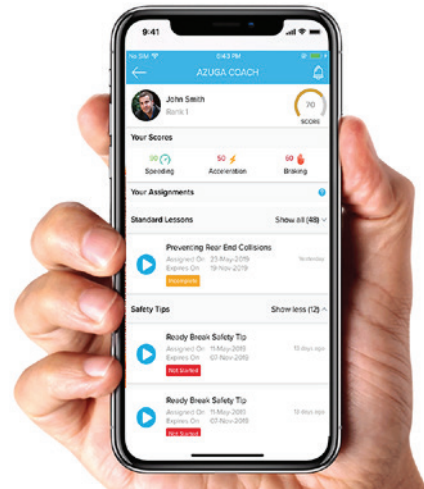

Lesson topics include

- Avoiding Collisions while Backing & Parking
- Preventing Rear-End Collisions
- Avoiding Collisions at Intersection
- Avoiding Aggressive Driving
- Driving Impaired - Not Worth the Risk