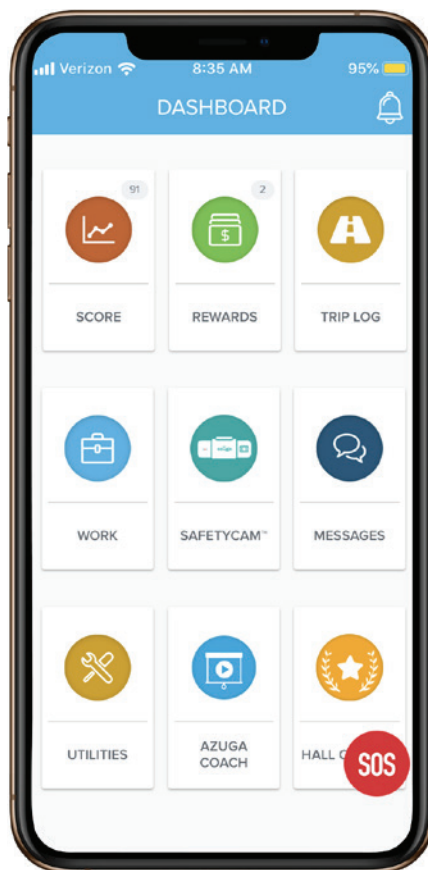

TRIP LOGS AND TAGGING

A complete log of every trip with details on miles, idle time and speed. Tag trips for work or personal use.

MESSAGING

It makes it easy for supervisors and drivers to exchange messages, photos, videos, and locations.

HELPFUL UTILITIES

Where Did I Park, TrackMe ETA function, navigation, vehicle health monitor and other useful gadgets.

SETTINGS AND HELP

Customize the app and get instant help on app functions.

IN TROUBLE?

Press the panic button to alert your manager instantly and receive the emergency assistance you need.

¹ iOS users note: Due to inherent iOS limitations, the app can only detect calls made, received and missed. It cannot detect text messages, or any other type of cell phone usage such as browsing, email and maps.

*Additional fees apply