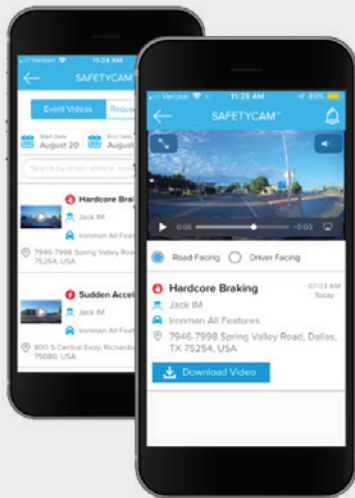

Lesson topics include

- Avoiding Collisions while Backing & Parking
- Preventing Rear-End Collisions
- Avoiding Collisions at Intersection
- Avoiding Aggressive Driving
- Driving Impaired - Not Worth the Risk