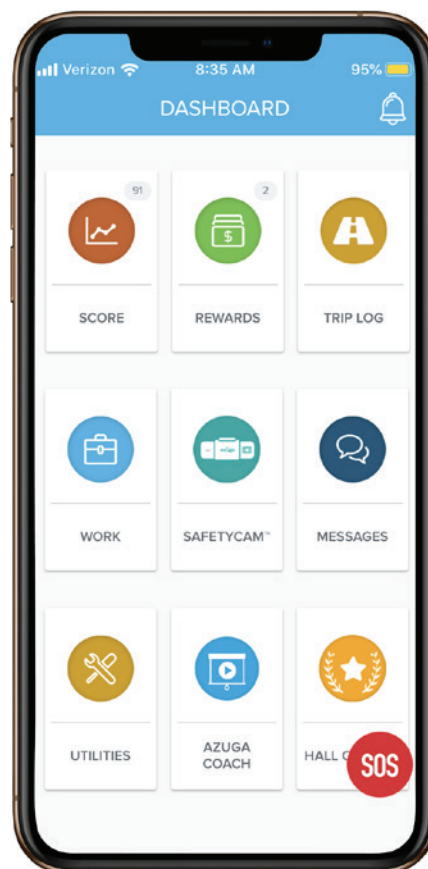

TRIP LOGS AND TAGGING

A complete log of every trip with details on miles, idle time and speed. Tag trips for work or personal use.

MESSAGING

It makes it easy for supervisors and drivers to exchange messages, photos, videos, and locations.

HELPFUL UTILITIES

Where Did I Park, TrackMe ETA function, navigation, vehicle health monitor and other useful gadgets.

SETTINGS AND HELP

Customize the app and get instant help on app functions.

IN TROUBLE?

Press the panic button to alert your manager instantly and receive the emergency assistance you need.

¹ iOS users note: Due to inherent iOS limitations, the app can only detect calls made, received and missed. It cannot detect text messages, or any other type of cell phone usage such as browsing, email and maps.